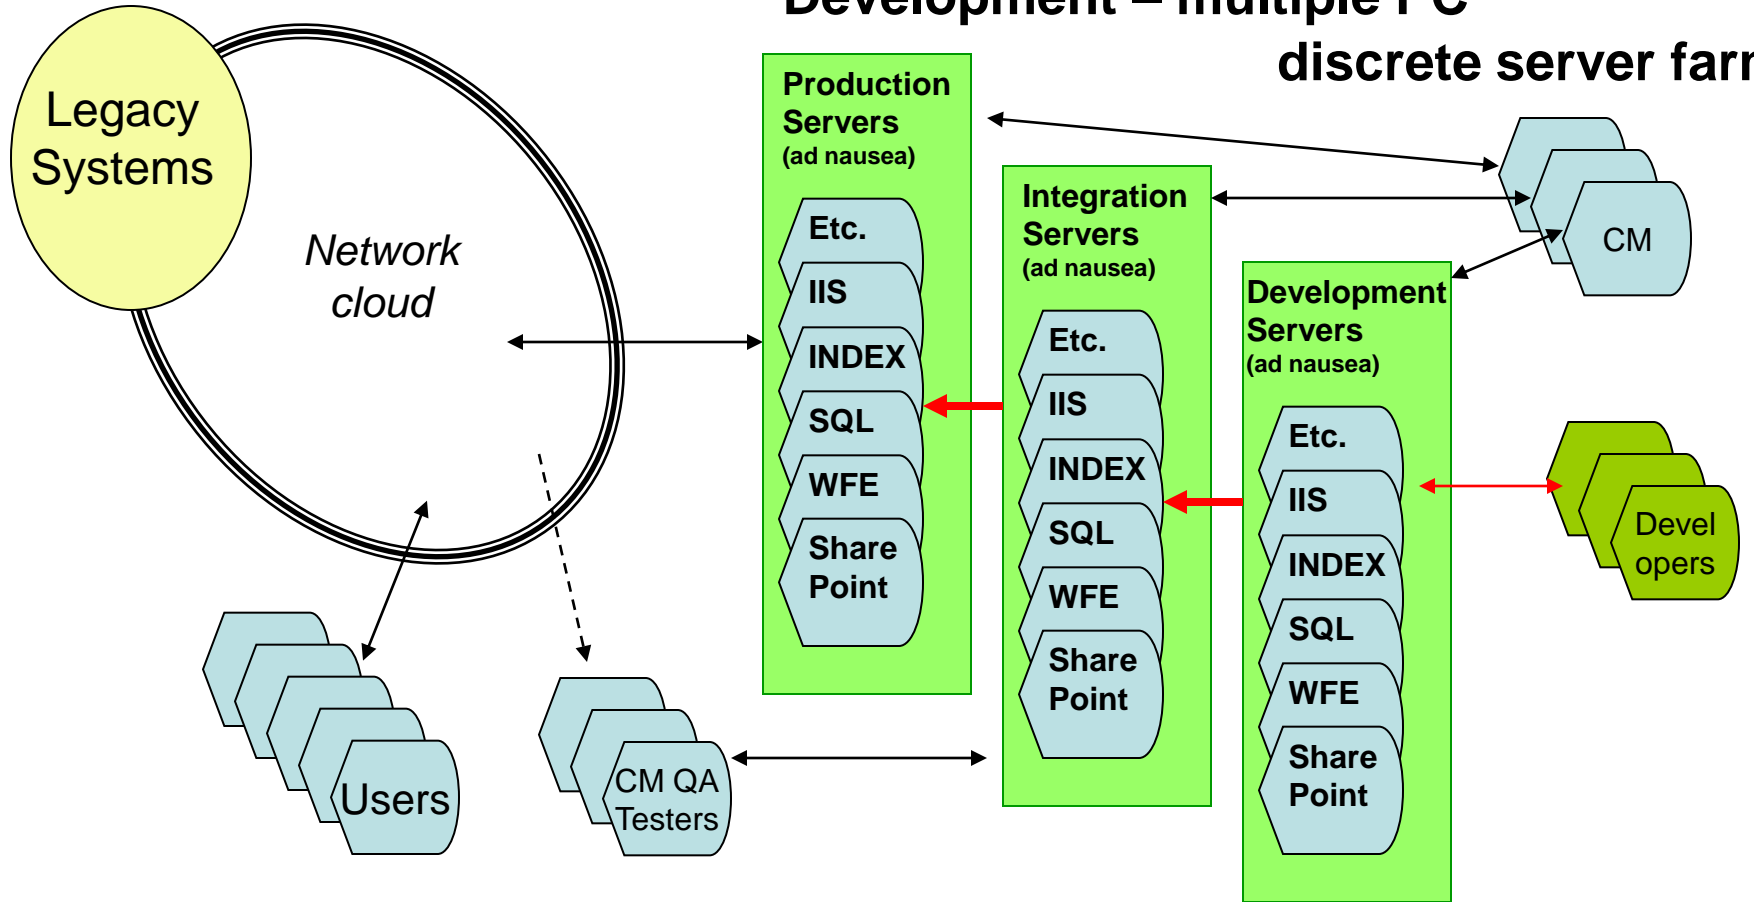

Development + production in place single pc.
Dangerous, unsophisticated, proof-of-concept.

Enterprise Size: Small

Evolution of SP Collaborative Farm VM Centric – multiple image

Legend

Deploy

Development and production multiple VM images
in place single pc.

Enterprise Size: Medium/Large

Evolution of SP Collaborative Farm

Development – multiple PC

multiple server farm

Production single server. Development single server. Developers multiple PC SDK in place multiple pc. This is Distributed Team Model development

Enterprise Size: Medium/Large

Evolution of SP Collaborative Farm

Development – multiple PC

multiple server farm

Production single server. Development single server. Developers multiple PC SDK. This is Distributed Team Model development

Enterprise Size: Large

Evolution of SP Collaborative Farm

Development – multiple PC

discrete server farm

Production discrete servers. Development discrete servers. Developers multiple PC SDK. This is Fully Distributed Model development