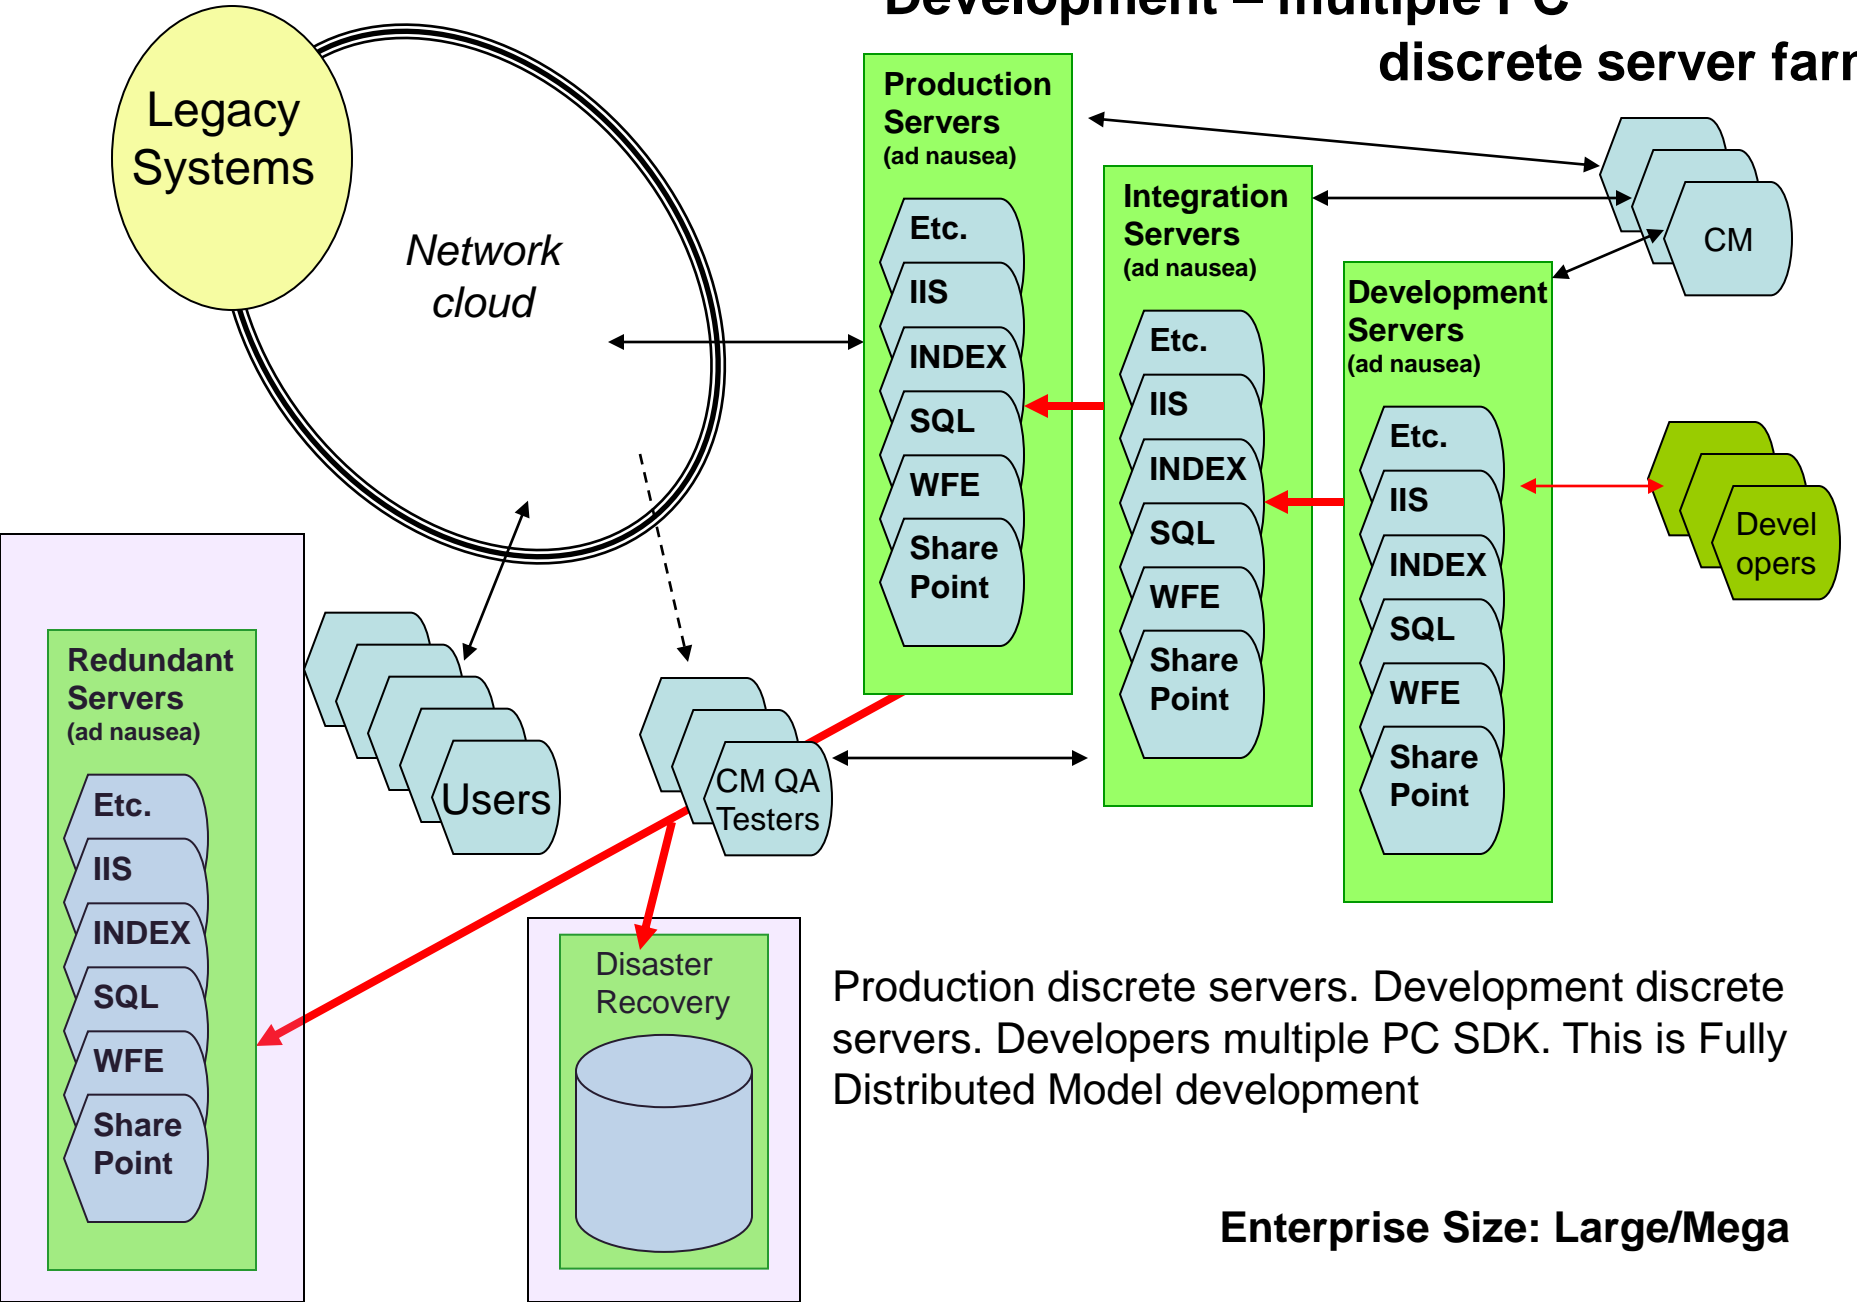

Evolution of SP Collaborative Farm

Development – multiple PC

discrete server farm