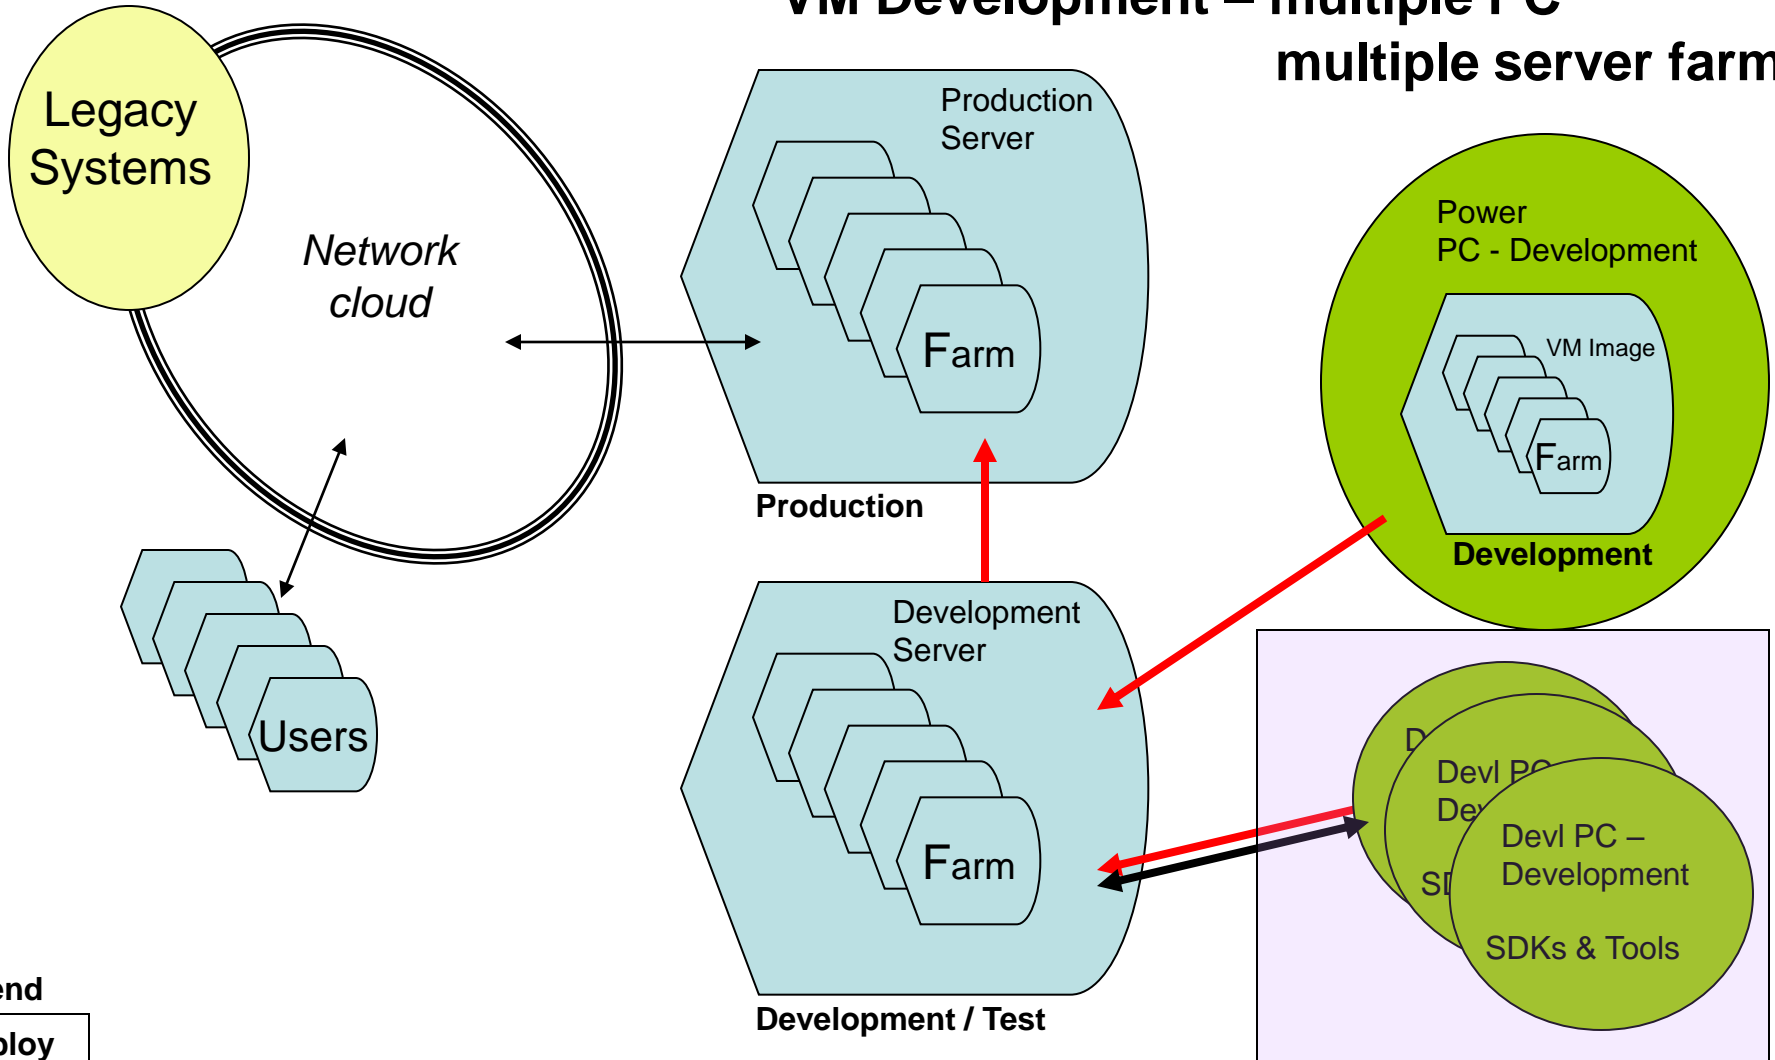

Single server farm

Legend

Deploy

Production single server. Development multiple VM images in place multiple pc. This is VM Team Model development

Enterprise Size: Small/Medium

Evolution of SP Collaborative Farm

VM Development – multiple PC

multiple server farm

Production single server. Development multiple VM images in place multiple pc. This is VM Team Model development

Enterprise Size: Medium

Evolution of SP Collaborative Farm

VM Development – multiple PC

multiple server farm

Production single server. Development single server. Developers multiple PC SDK in place multiple pc. Developers on VMs. This is Hybrid Team Model development

Enterprise Size: Medium/Large

Evolution of SP Collaborative Farm

VM Development – multiple PC

multiple server farm

Legend

Deploy

Production single server. Development single server. Developers multiple PC SDK in place multiple pc. This is Distributed Team Model development