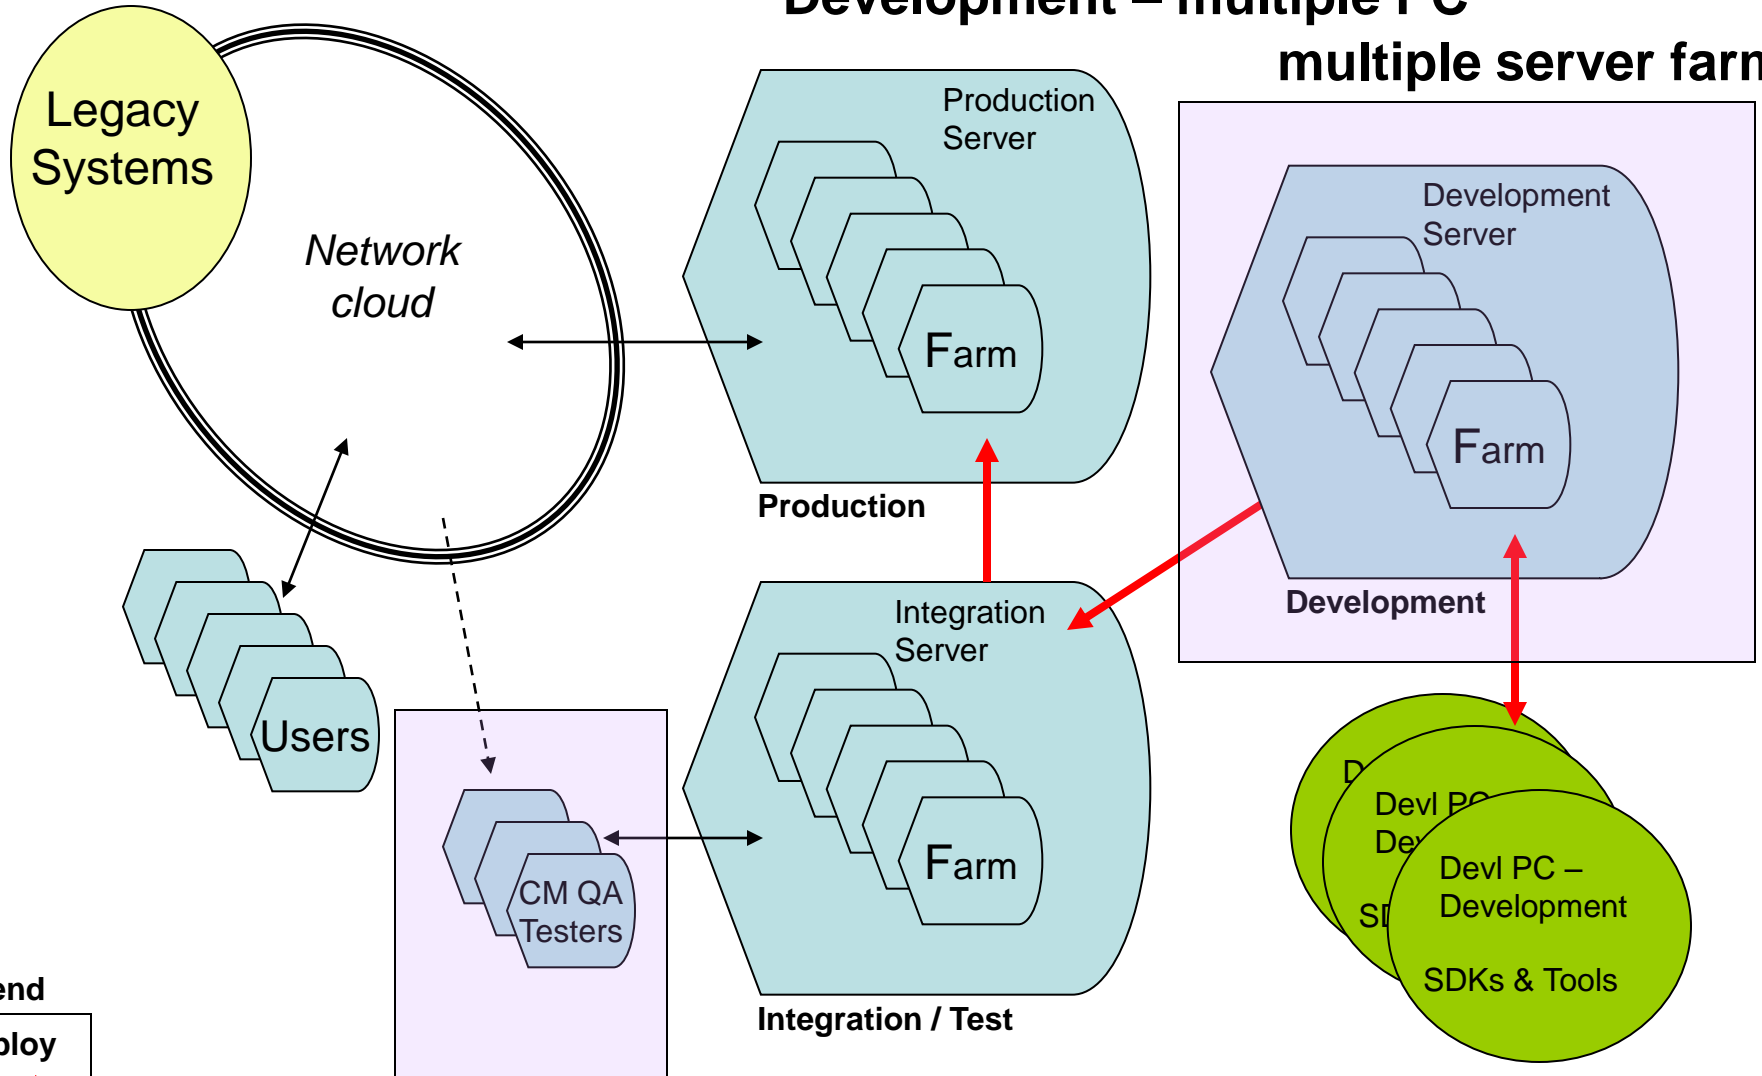

Enterprise Size: Medium/Large

Evolution of SP Collaborative Farm

VM Development – multiple PC

multiple server farm

Legend

Deploy

Production single server. Development single server. Developers multiple PC SDK in place multiple pc. This is Distributed Team Model development

Enterprise Size: Medium/Large

Evolution of SP Collaborative Farm

Development – multiple PC

multiple server farm

Production single server. Development single server. Developers multiple PC SDK in place multiple pc. This is Distributed Team Model development

Enterprise Size: Medium/Large

Evolution of SP Collaborative Farm

Development – multiple PC

multiple server farm

Production single server. Development single server. Developers multiple PC SDK. This is Distributed Team Model development

Enterprise Size: Large

Evolution of SP Collaborative Farm

Development – multiple PC

discrete server farm

Production discrete servers. Development discrete servers. Developers multiple PC SDK. This is Fully Distributed Model development